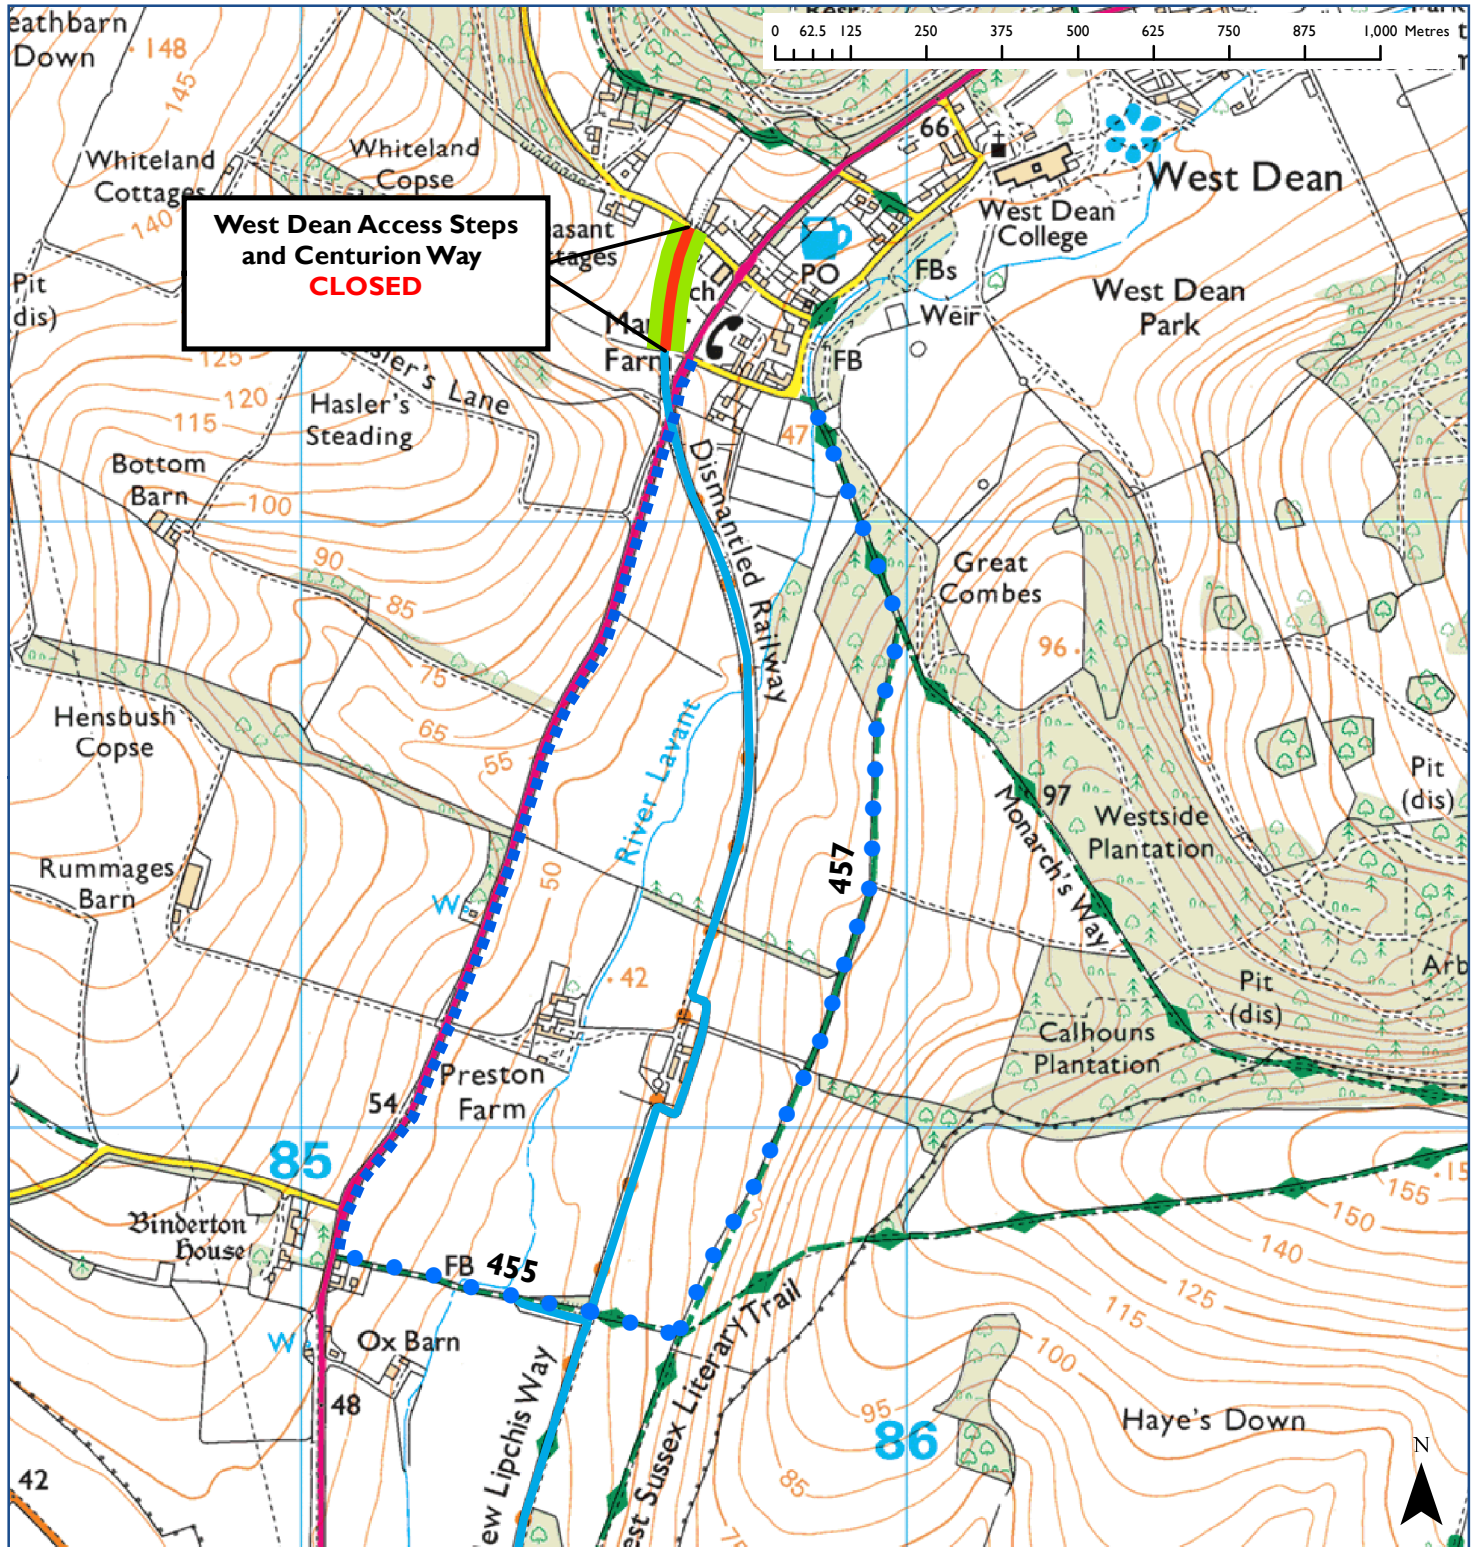

WEST DEAN ACCESS STEPS

Centurion Way Temporary
Path Closure (February 2024)
PLEASE FOLLOW THE ALTERNATIVE ROUTES

**West Dean Access Steps
and Centurion Way
CLOSED**

Centurion Way

- Open
- Closed

Alternative Route

- Bridleway 455 & 457
- A286 Paved Path